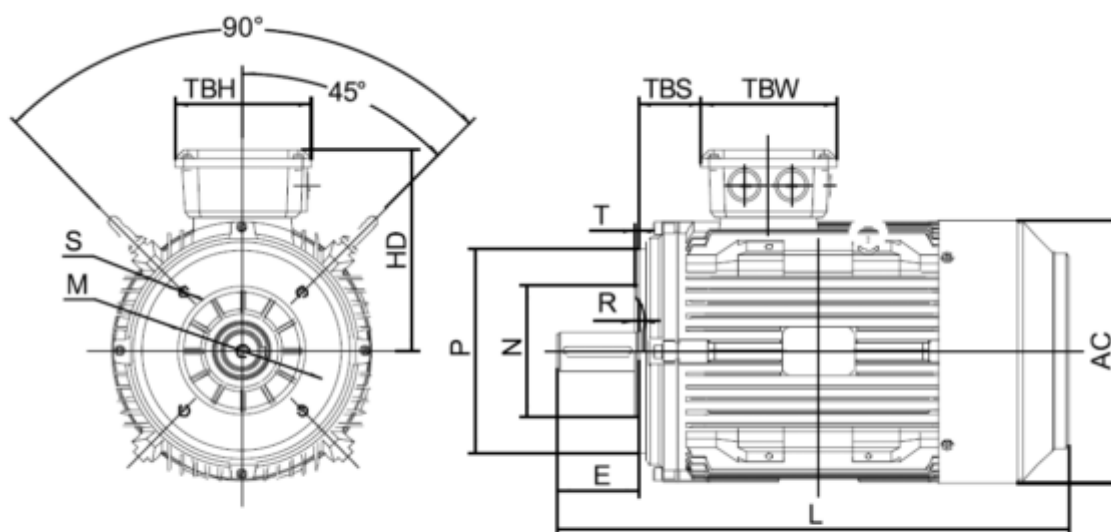

Data Sheet

Article number: 250200075415

Description: Kleedrive T2C 802-4 0.75kw 1400 rpm
3x230/400V 50HZ IP55 B14 Eff=79.6%

Measures

| | | |
|-----------|-----------|-----------|
| AA = 154 | K = Ø9 | TBW = 114 |
| AC = Ø158 | L = 290 | |
| AD = 214 | M = Ø100 | |
| D = Ø19 | N = Ø80 | |
| E = 40 | P = Ø120 | |
| F = 6 | S = 3 | |
| G = 15.5 | TBH = 114 | |
| HD = 134 | TBS = 43 | |