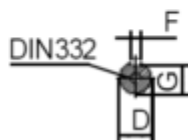

Data Sheet

Article number: 250200075415

Description: Kleedrive T2C 802-4 0.75kw 1400 rpm
3x230/400V 50HZ IP55 B14 Eff=79.6%

Measures

| | | |
|-----------|-----------|-----------|
| AA = 154 | K = Ø9 | TBW = 114 |
| AC = Ø158 | L = 290 | |
| AD = 214 | M = Ø100 | |
| D = Ø19 | N = Ø80 | |
| E = 40 | P = Ø120 | |
| F = 6 | S = 3 | |
| G = 15.5 | TBH = 114 | |
| HD = 134 | TBS = 43 | |